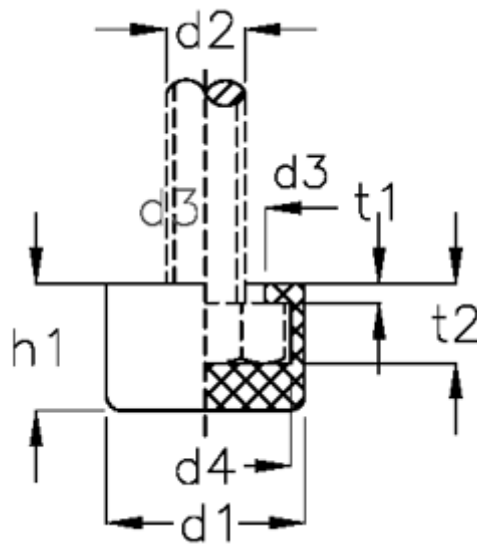

Article number: 20798015

Description: E+G Protective cap  
GN 806-15-A

## Measures

$d_1 = 15$   
 $d_2 = M6$   
 $d_3 = 8.5$   
 $d_4 = 11.5$   
 $h_1 = 10.0$   
 $t_1 = 2.0$   
 $t_2 = 6.0$